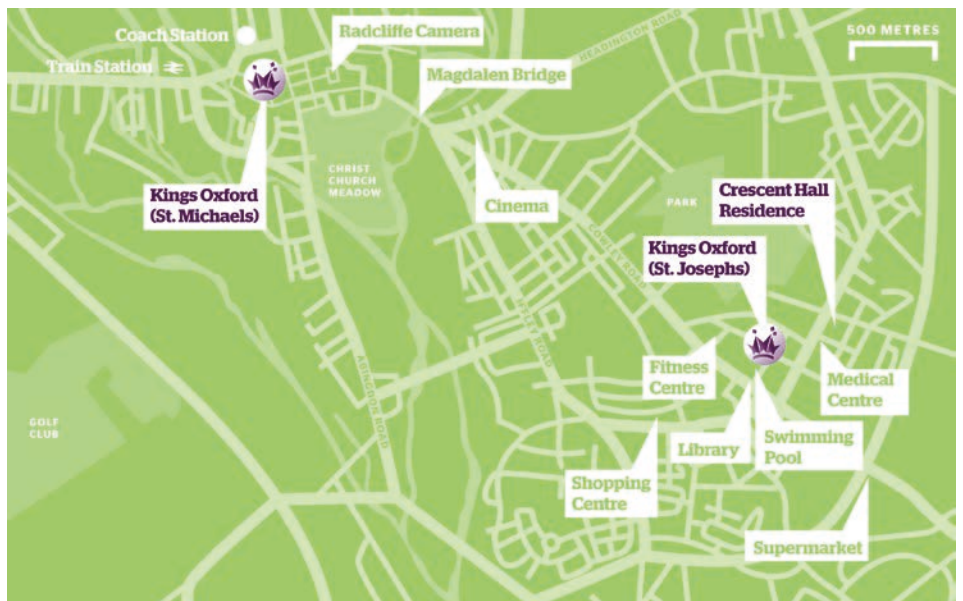

Age range

16+ (14 - 17 for Kings Summer students)

Curfew

21:30 for students under 16
22:30 for students aged 16+

Residence address

Crescent Hall Residence,
Crescent Road,
Oxford,
OX4 2NS

Accommodation contact person/s

Please contact Kings Oxford:
Rebecca Chaplin
rebecca.chaplin@kingseducation.com
+44 (0)1865 711829

[Click here](#) to see our Crescent Hall student residence on Google Maps

Residence area description	
Crescent Hall Student Residence is an Oxford Brookes University residence, used by Kings in the summer. It is located in a quiet residential area of Oxford, just a two-minute walk from Kings Oxford (St Josephs).	
Journey to college	
Door to door travel time	2 minutes to Kings Oxford (St. Josephs) 20 minutes to Kings Oxford (St. Michaels)
Means of transportation	On foot (St. Josephs) By bus (St. Michaels)
Within walking distance of:	
Supermarkets	10 minutes
Cafes	10 minutes
Restaurants	10 minutes
Shops	10 minutes
Arrival and departure	
Check in day	Sunday
Check in time	3pm-6pm*
Check out day	Saturday or Sunday
Check out time	Before 10am
School emergency number	+44 (0) 7887 847018